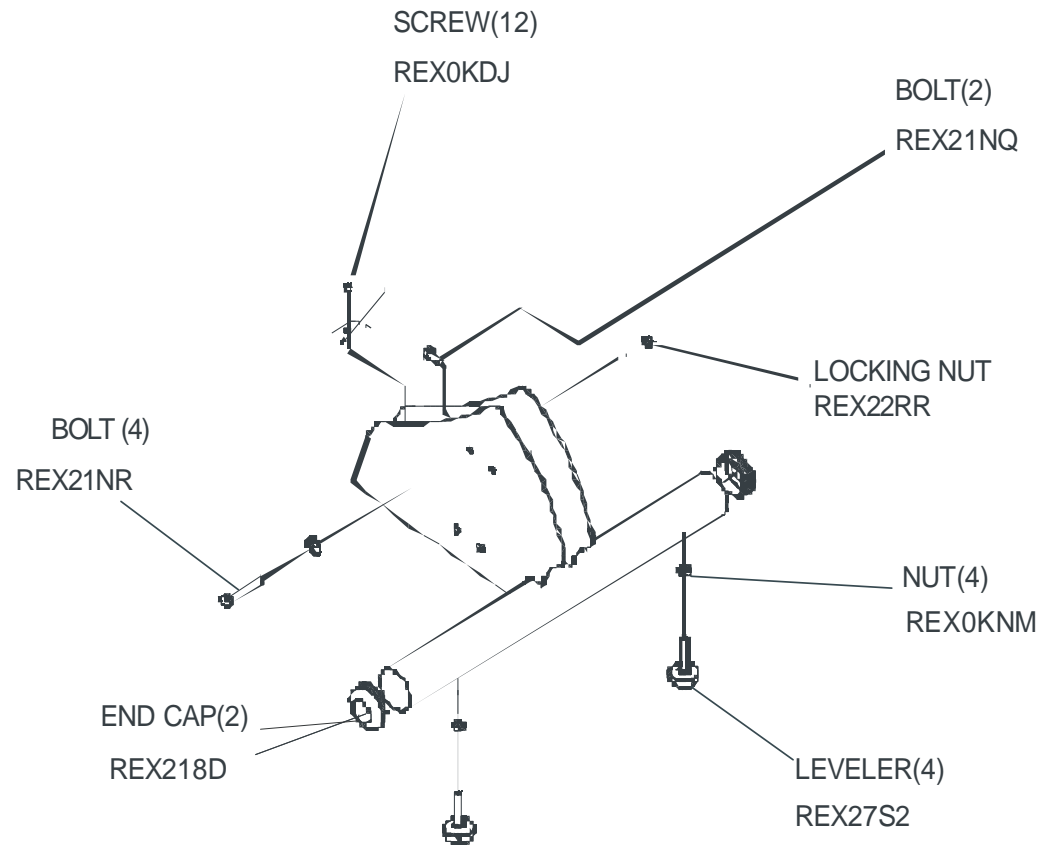

ENDCAP  
REX21MV  
ENDCAP SCREWS  
REX0KC6

MODEL BADGE  
REX2AVN

WATER BOTTLE  
REX2B96  
WATER BOTTLE HOLDER  
REX21CV  
SCREWS  
REX0K4R

FRONT  
COMPONENTS

REAR  
COMPONENTS

CLEVIS COVERS  
FRONT  
REX2AQU  
REAR  
REX2AQT

LF LOGO LABEL  
REX2ARH

MOVEMENT ARMS  
& HARDWARE

BLOCK  
DIAGRAM

CABLES

**LF Cross-Trainer**  
**Rear Components**

**X30-0000-01**

**120V Dom. Eng/Eng**

RIGHT FRONT COVER (NOT SHOWN)  
REX2AQ1

LEFT FRONT COVER (NOT SHOWN)  
REX2AQ6

MAST COVER SCREWS (3 PER COVER)  
REX0K4S

**LF Cross-Trainer  
Block Diagram**

**X30-0000-01**

**120V Dom. Eng/Eng**